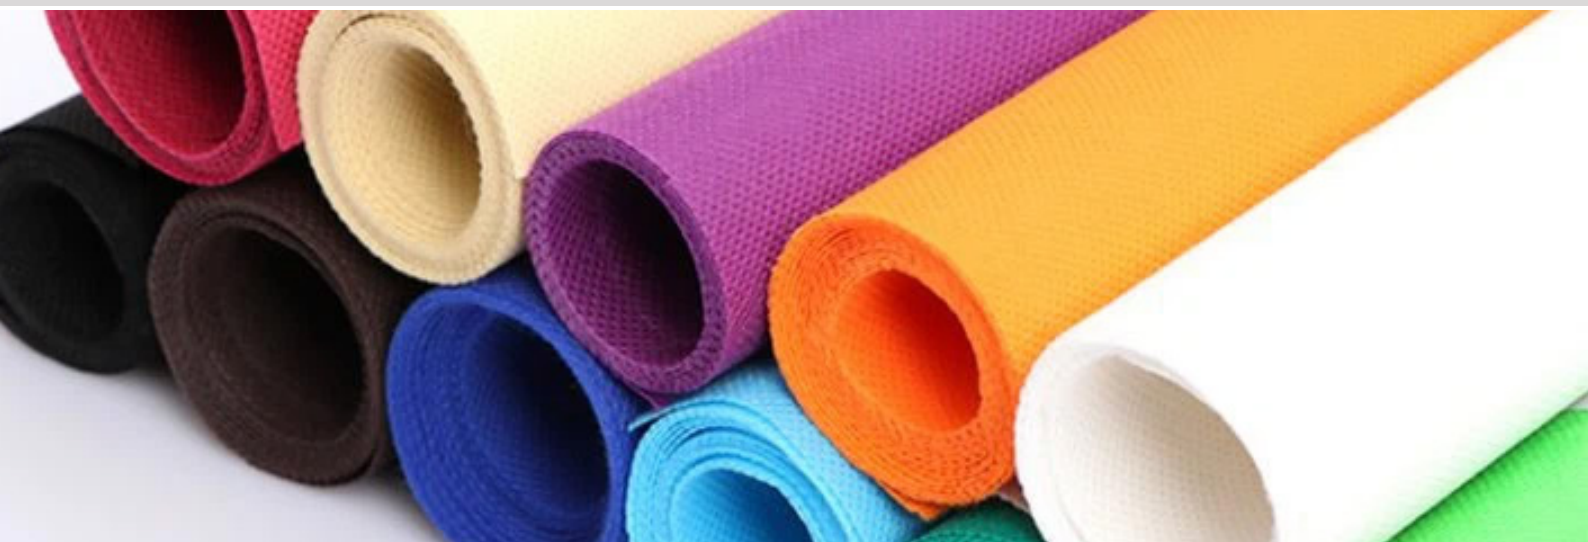

About us

We are India based Polypropylene Spun bond Nonwoven Fabrics manufacturer located near Morbi, Gujarat.

We has been successfully catering superior quality non-woven fabric having **10 GSM to 200 GSM** fabric thickness with different shades of colours. The entire range is manufactured using superior quality raw material (**Polypropylene**) and with the latest state of art technology to ensure reliability.

Our products includes PP spun bond Non-Woven fabrics rolls, Agriculture covers, Nonwoven Fabrics Lamination Rolls, Nonwoven Fabrics Bags (D-cut bags, U-Cut bags, Handle Loop bags, Zipper bags), Nonwoven fabrics Roto Gravure printing & other industrial packaging products.